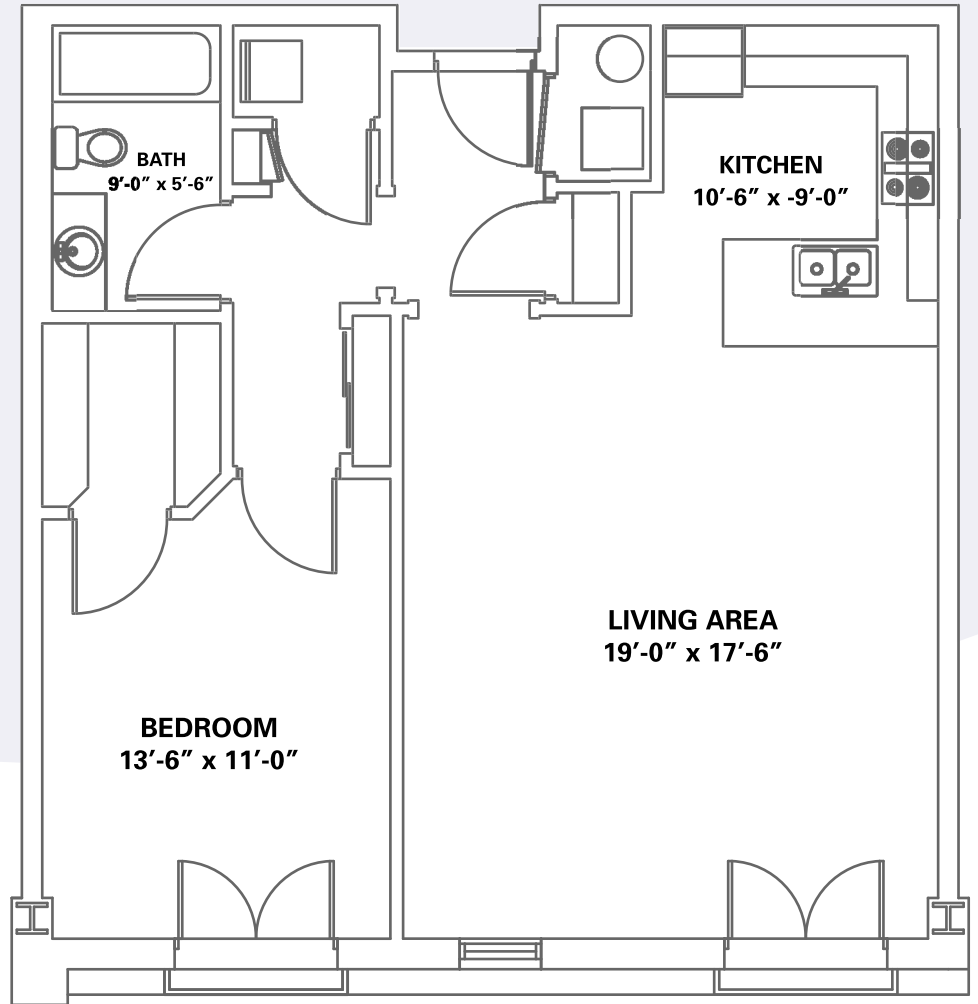

Types C-D-M-N

Darcie Tapper
Ludwig and Company
847.579.0004 or 847.263.6200
dtapper@ludwigco.com

renaissance
PLACE 