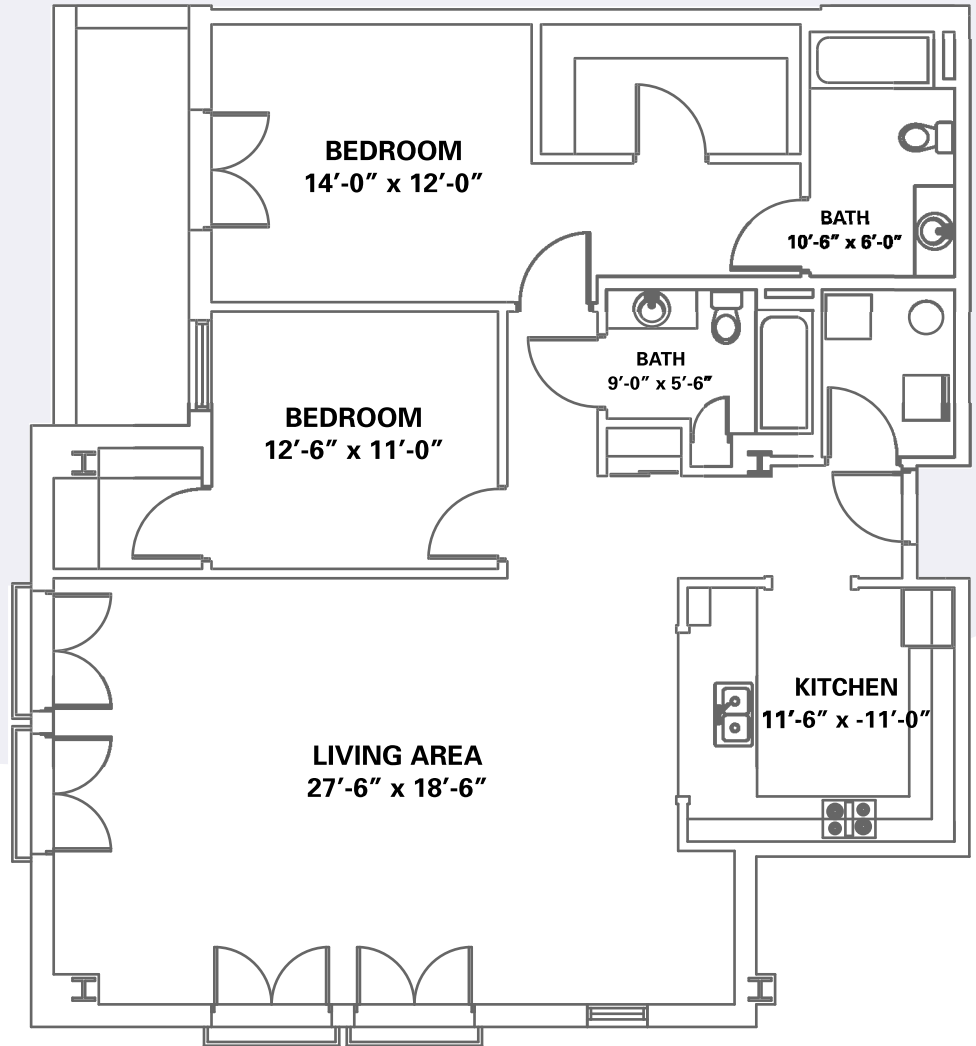

Type G

Darcie Tapper
Ludwig and Company
847.579.0004 or 847.263.6200
dtapper@ludwigco.com

renaissance
PLACE 